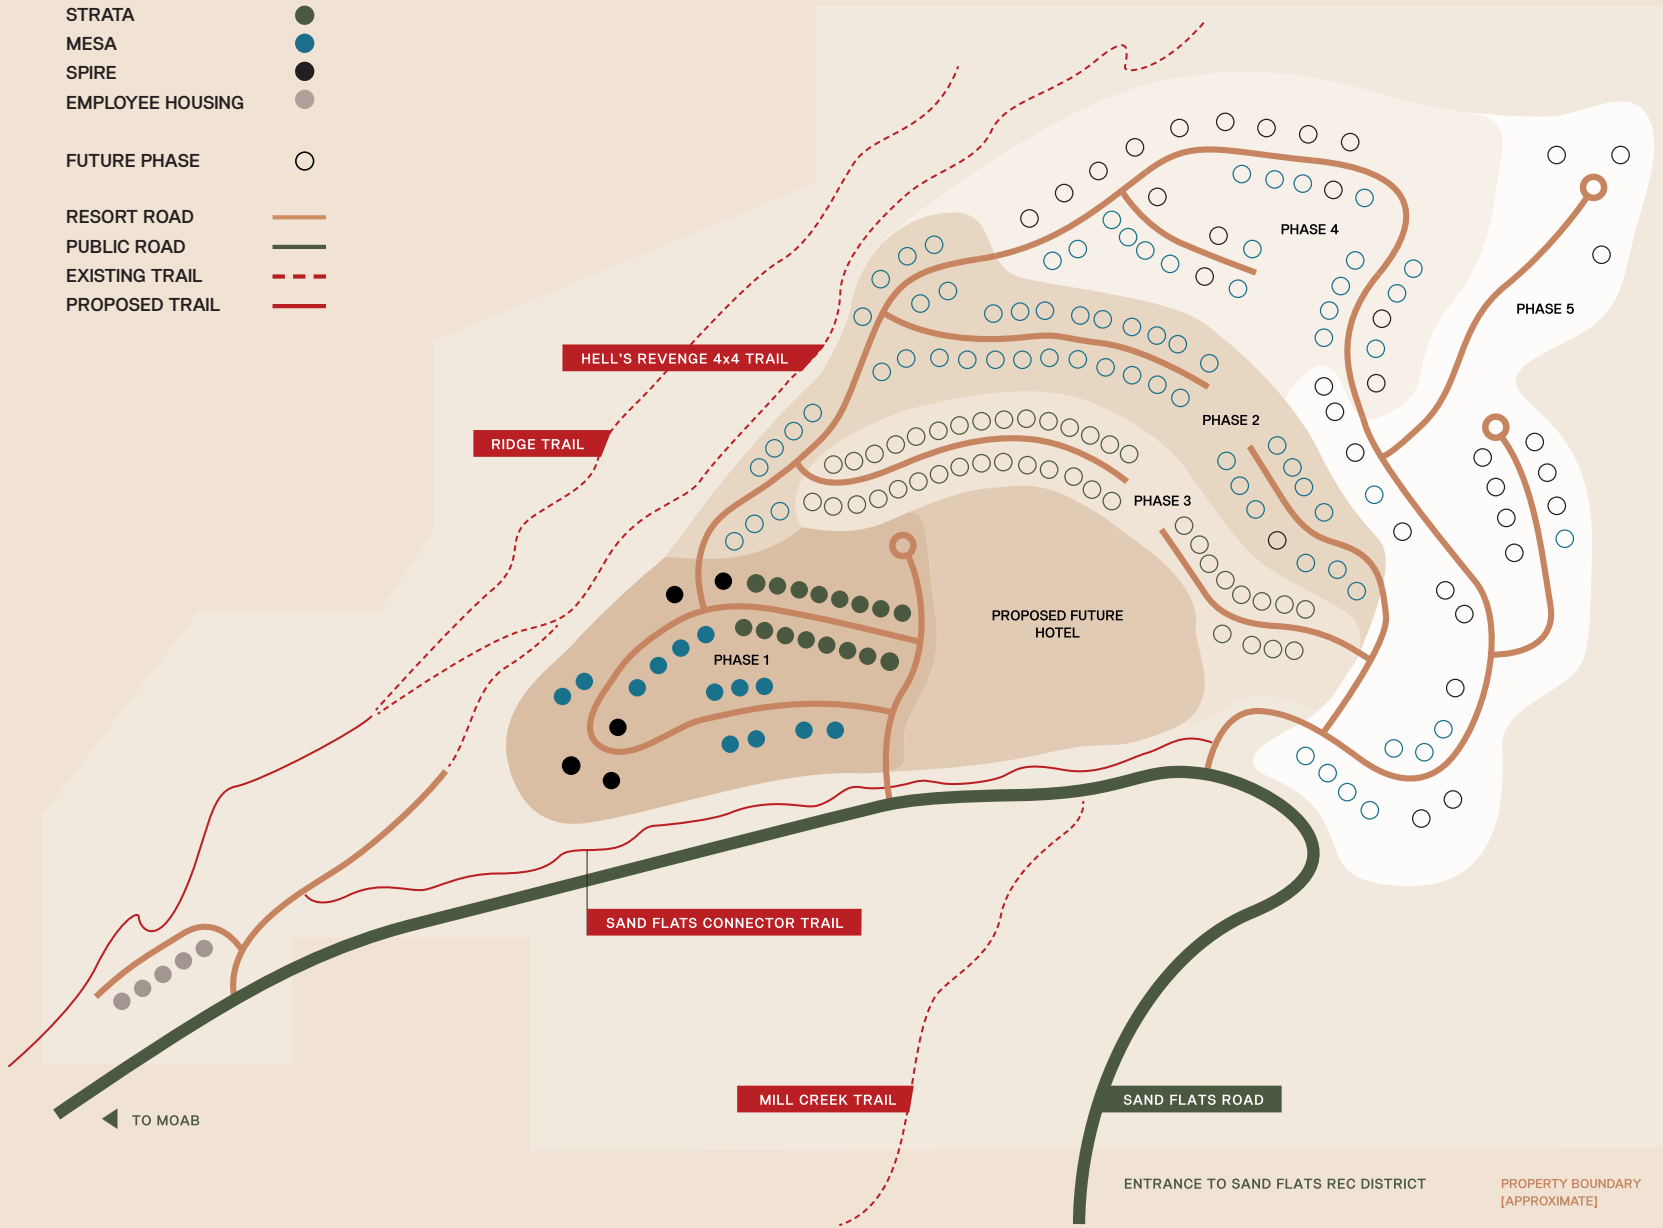

SITE PLAN

LEGEND

- STRATA ●
- MESA ●
- SPIRE ●
- EMPLOYEE HOUSING ●
- FUTURE PHASE ○
- RESORT ROAD —
- PUBLIC ROAD —
- EXISTING TRAIL - - -
- PROPOSED TRAIL —

PROPERTY BOUNDARY [APPROXIMATE]