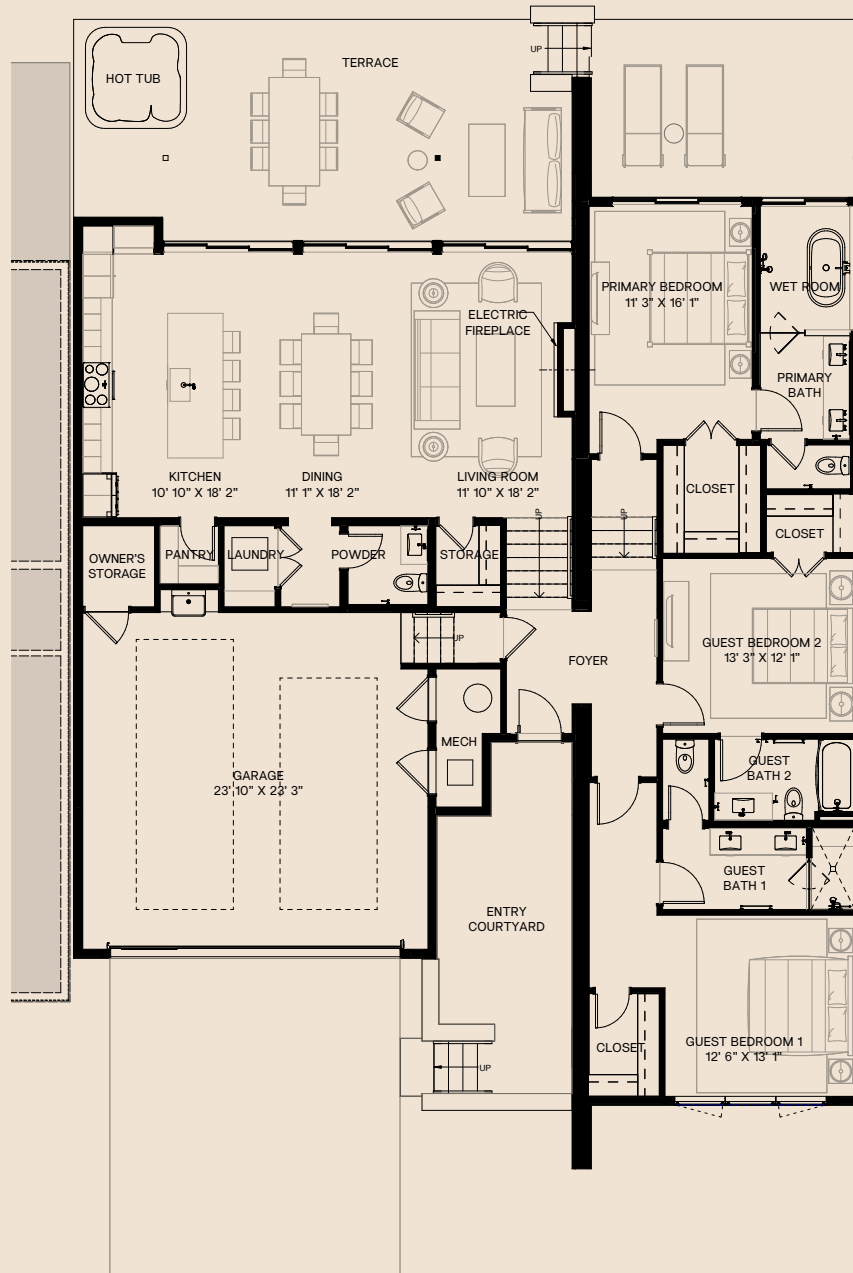

MESA

ONE STORY CASITA
+ STAIRS

3 BED / 3.5 BATH / 2 GARAGE
~2,100^{sq}ft

LOCATED ON LOTS
4, 5, 14 - 17