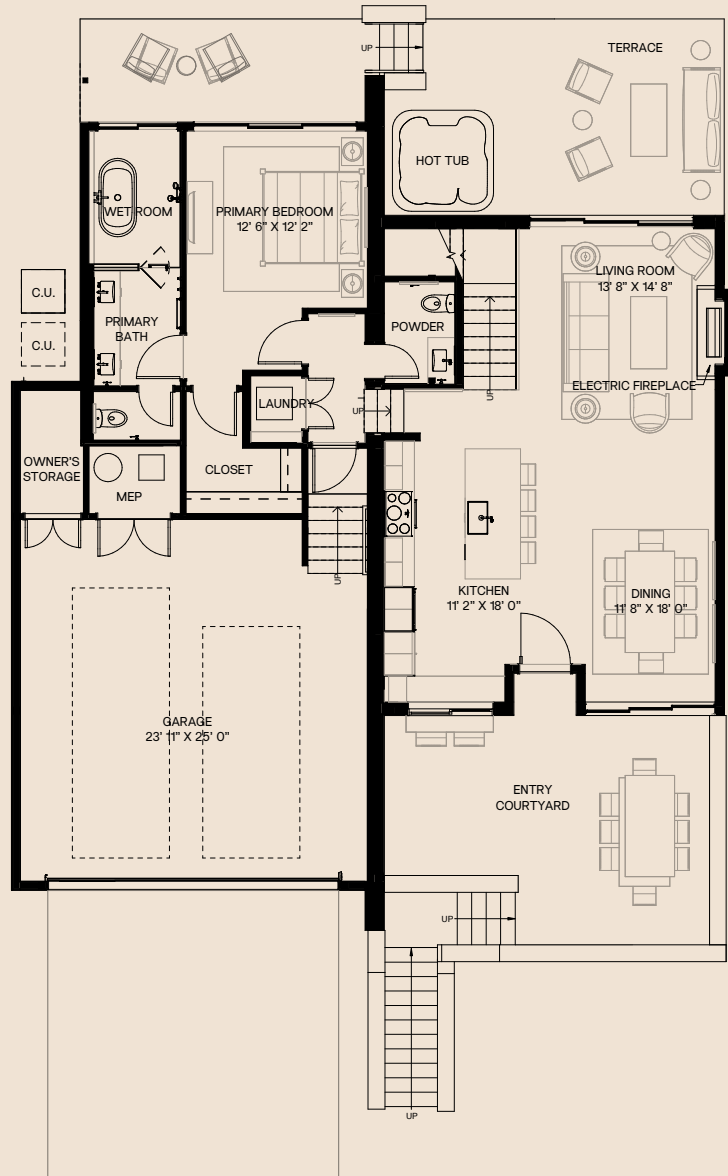

MESA

TWO STORY CASITA

3 BED / 3.5 BATH / 2 GARAGE
~2,100^{sq}ft

LOCATED ON LOTS
7, 8, 11, 12

GROUND FLOOR