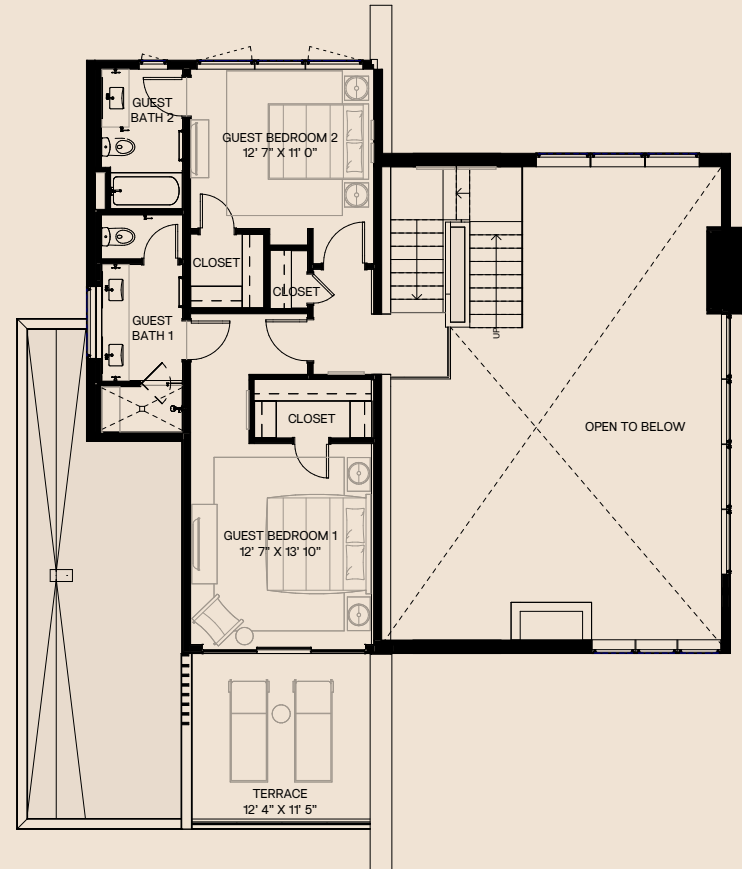

SECOND FLOOR